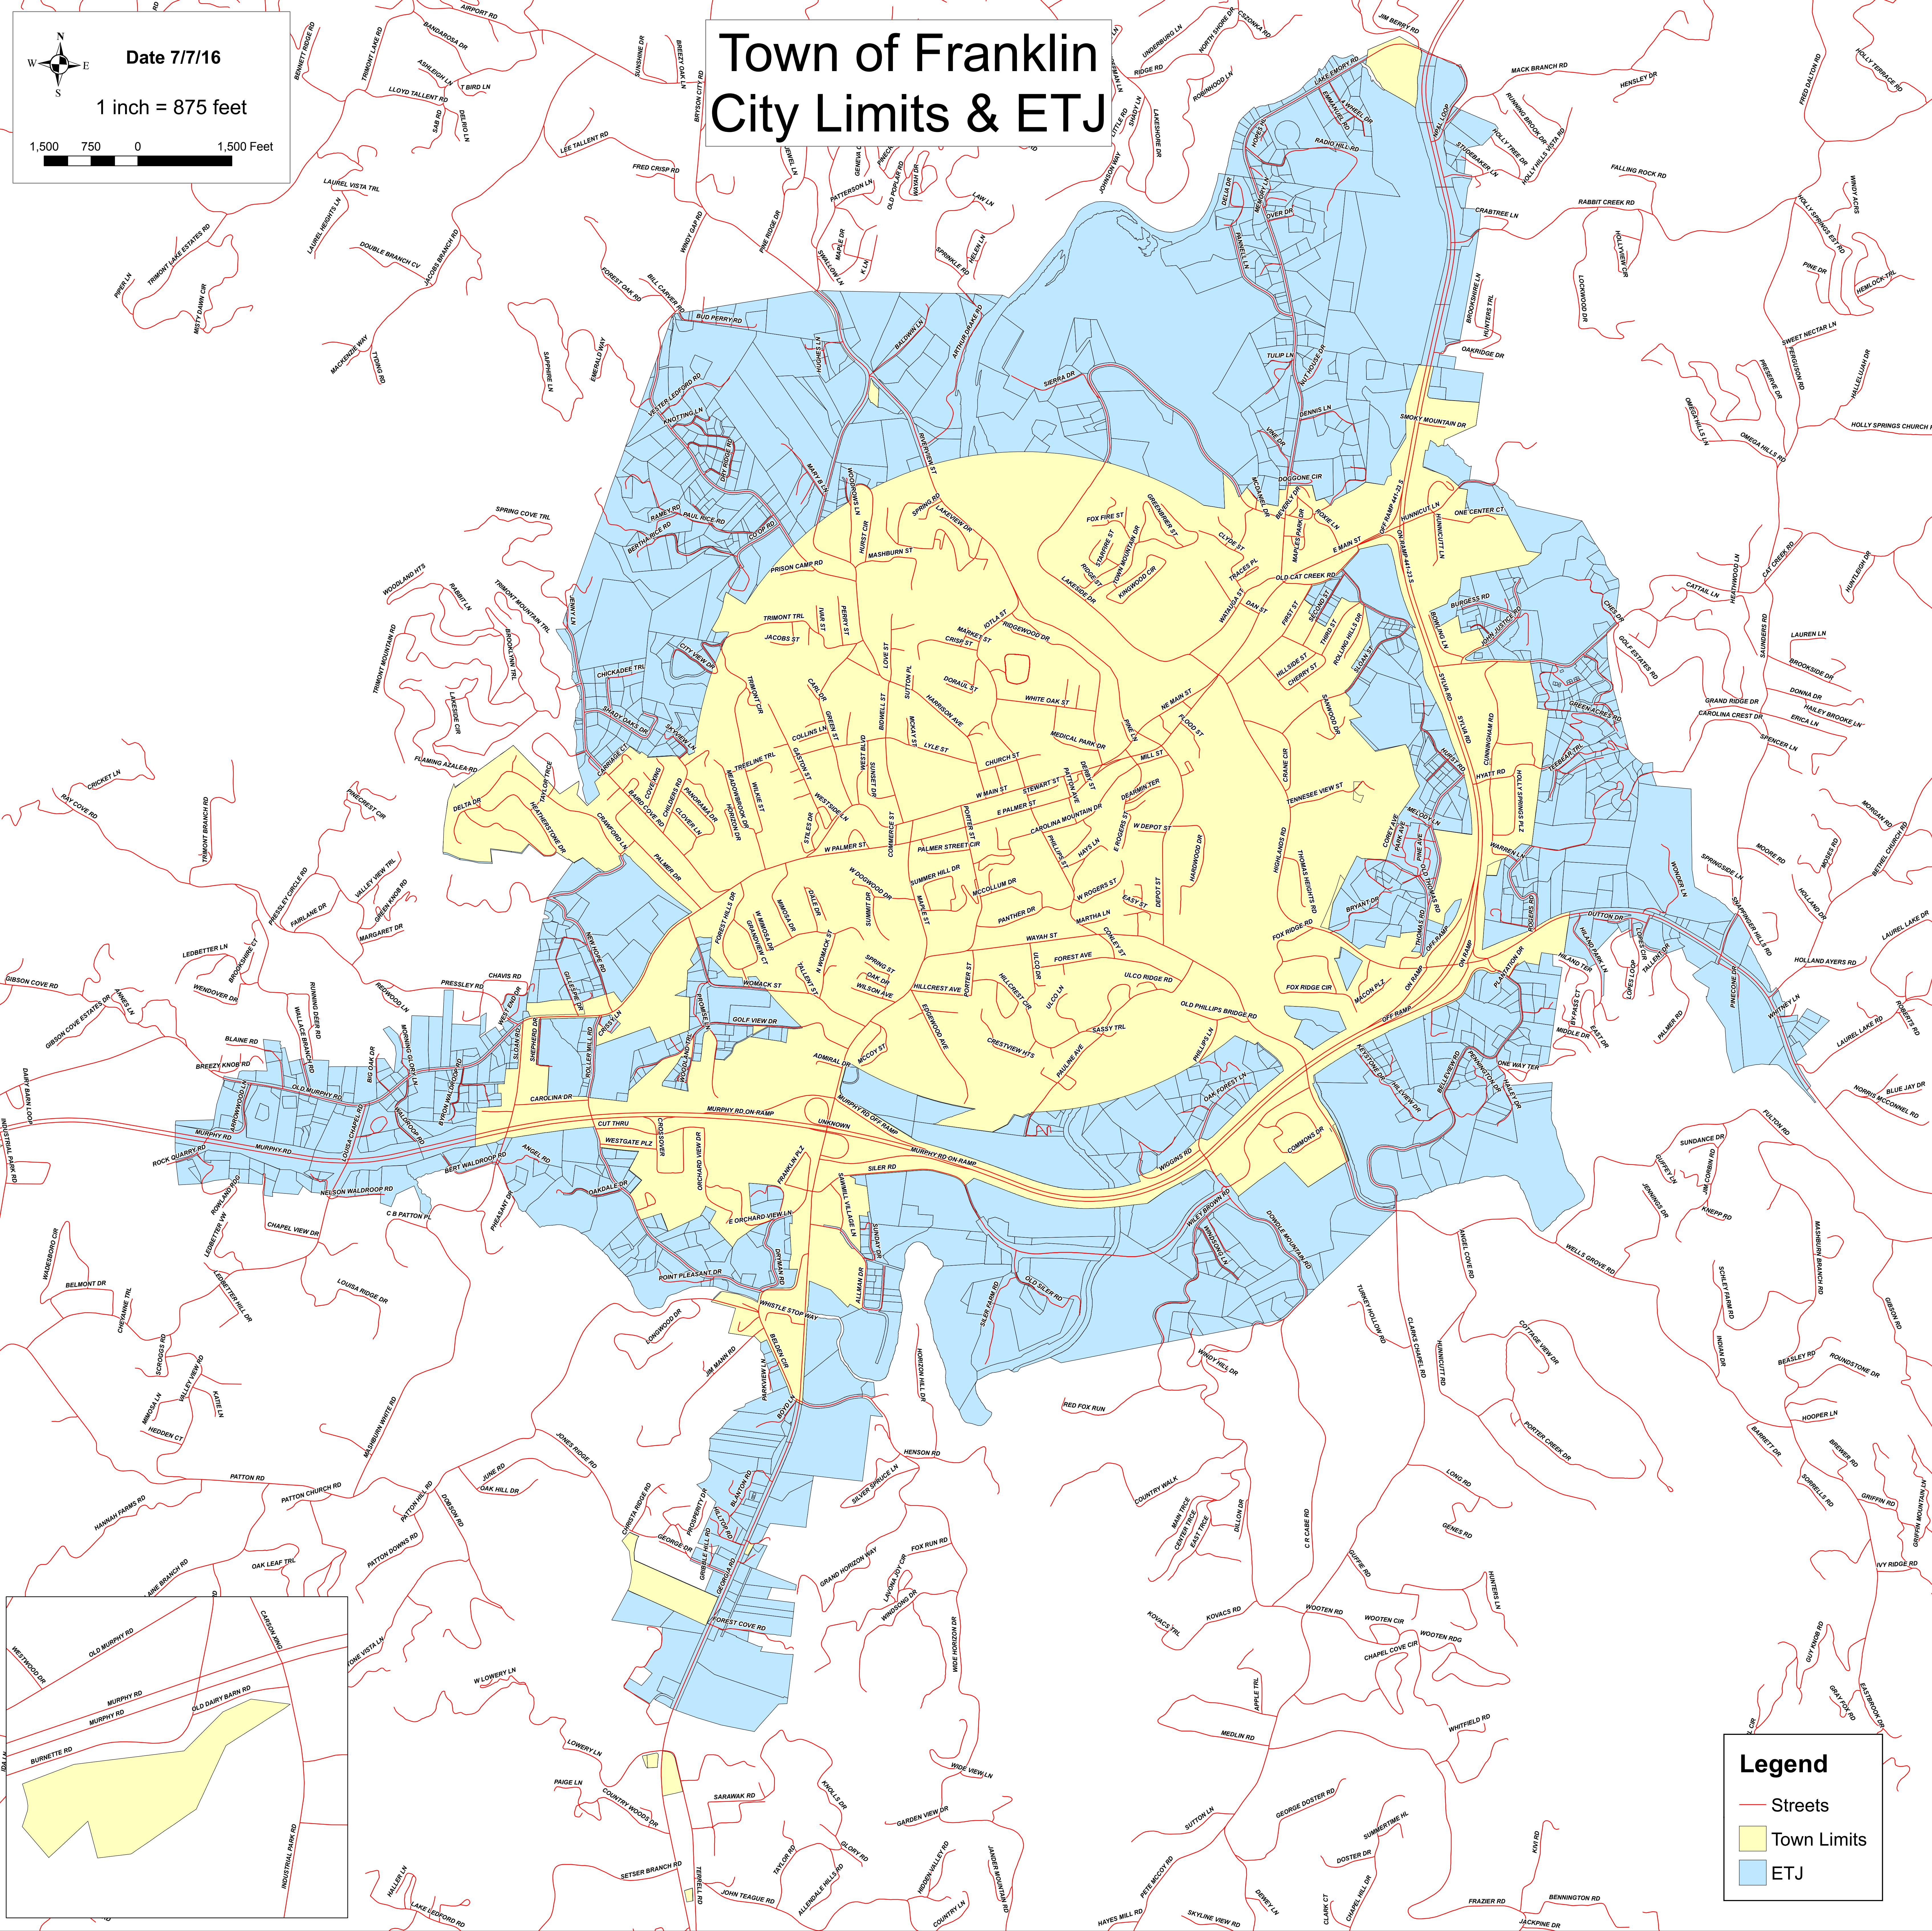

Date 7/7/16

1 inch = 875 feet

1,500 750 0 1,500 Feet

Town of Franklin City Limits & ETJ

Legend

- Streets
- Town Limits
- ETJ