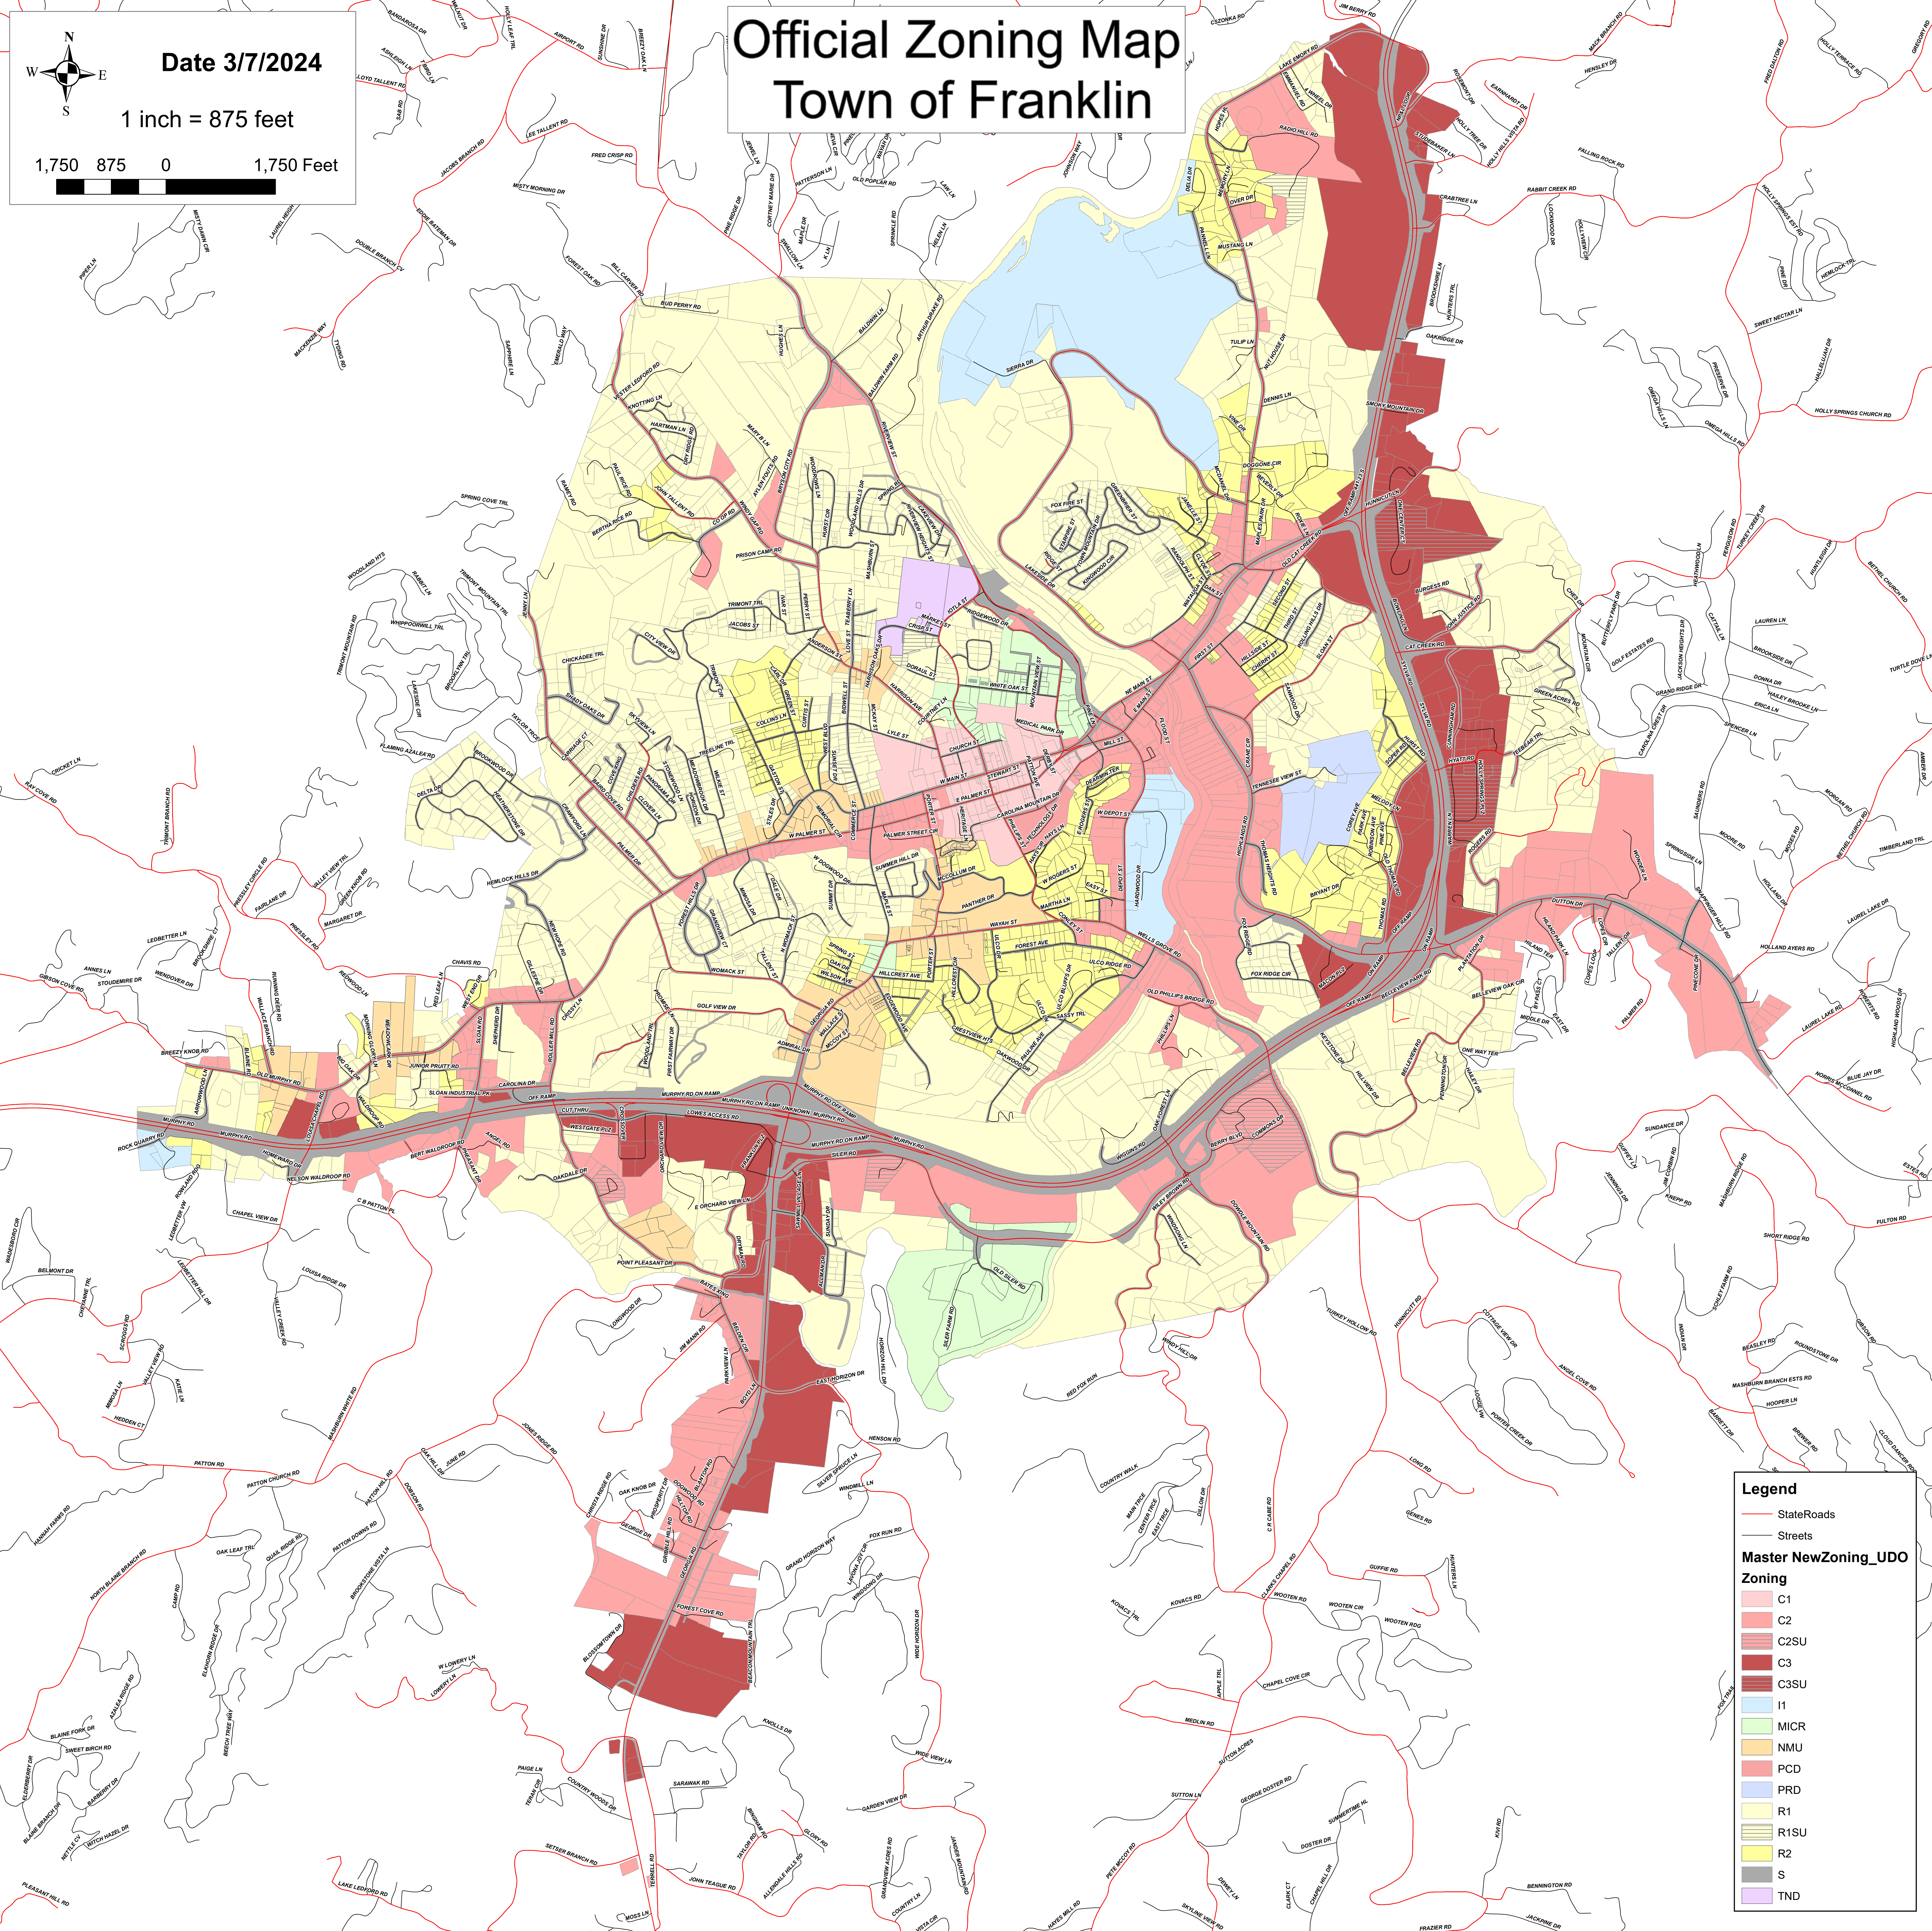

**Date 3/7/2024**  
 1 inch = 875 feet  
 1,750 875 0 1,750 Feet

# Official Zoning Map Town of Franklin

**Legend**

-  StateRoads
-  Streets

**Master NewZoning\_UDO**

**Zoning**

-  C1
-  C2
-  C2SU
-  C3
-  C3SU
-  I1
-  MICR
-  NMU
-  PCD
-  PRD
-  R1
-  R1SU
-  R2
-  S
-  TND